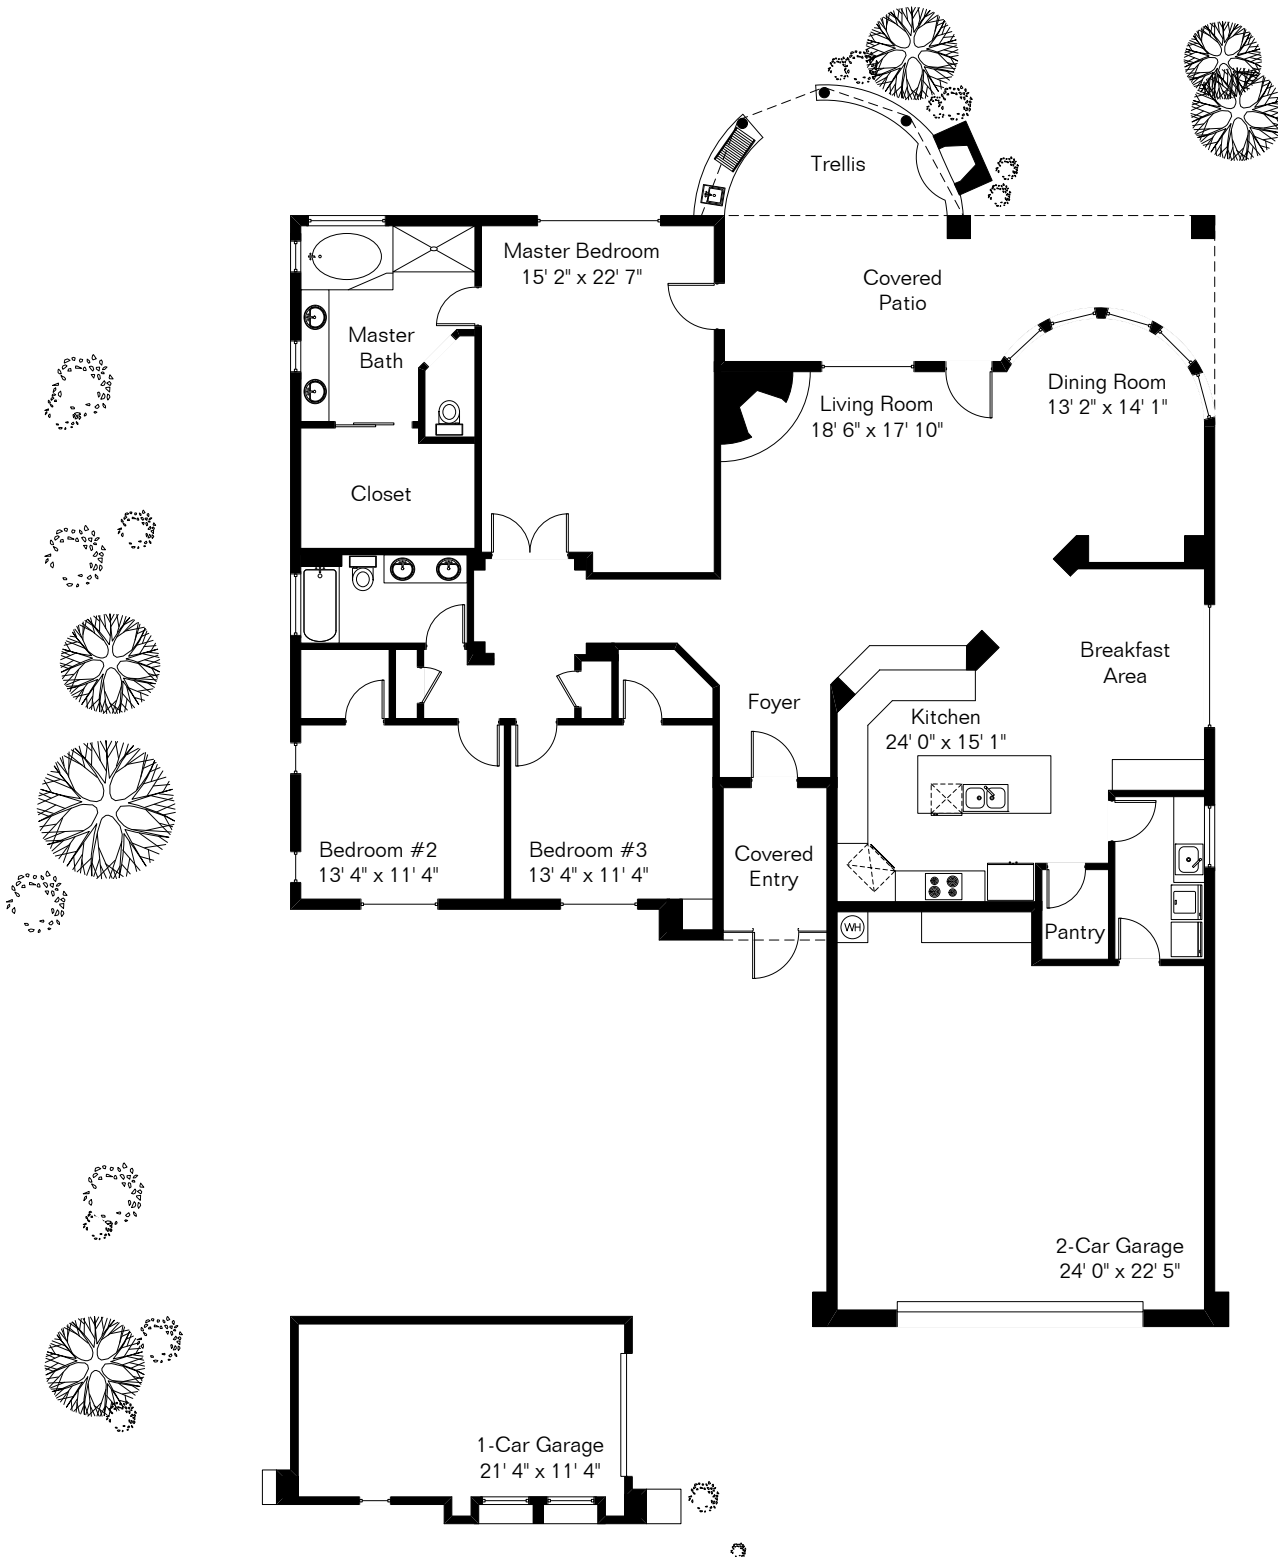

The square footages and room size information are deemed to be reliable but are not guaranteed and should be independently verified.

12735 N Morgan Ranch Rd

Site Visit June 2008

0 ft. 6 ft. 10 ft. 20 ft.

Copyright 2019 Floor Plans First! LLC
All Rights Reserved.

Living Area 2,445 Sq Ft
Garage 932 Sq Ft

www.FloorPlansFirst.com

Toll Free (877) 887-1500
Voice (520) 881-1500
Fax (520) 791-7701

Floor Plans First!
See the Floor Plan First